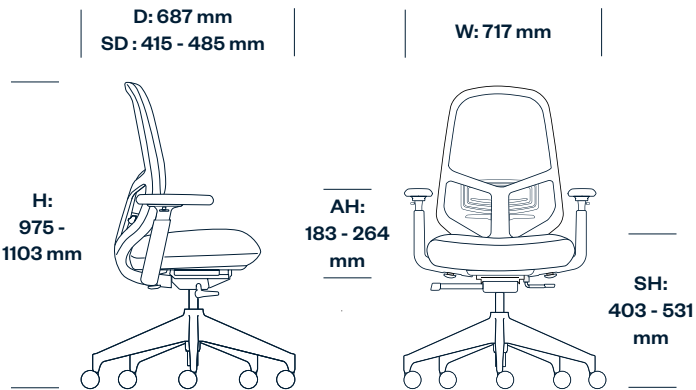

Aloha Pro Mesh Back *Asia Pacific Market*

Materials:

Base: Plastic 5-star base, Black or Fog

Back Frame/Arms: Black or Fog

Arm caps: Black or Fog

Upholstery Back: AP Mesh collections

Upholstery Seat: AP Fabric collections

AP Colour Collection: <https://www.haworth.com/ap/en/resources/finishes>

Castors: Black or Fog