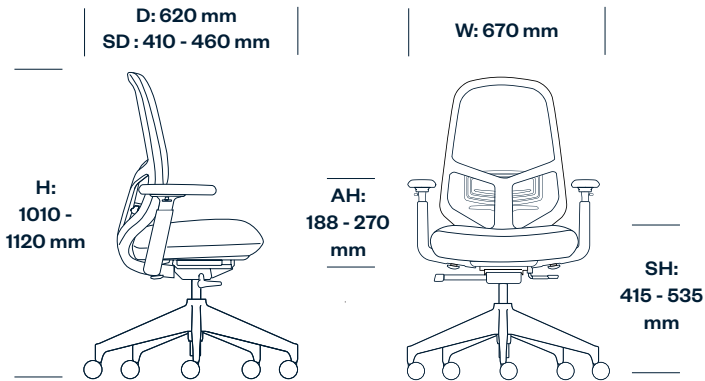

Aloha Pro Mesh Back *EMEA Market*

Materials:

Base: Plastic 5-star base, Black or Fog

Back Frame/Arms: Black or Fog

Arm caps: Black or Fog

Upholstery Back: EMEA Mesh collections

Upholstery Seat: EMEA Fabric collections

EMEA Colour Collection: www.haworth.com/eu/en/resources/finishes

Castors: Black or Fog

Glides: Plastic or Felt, Black or Fog